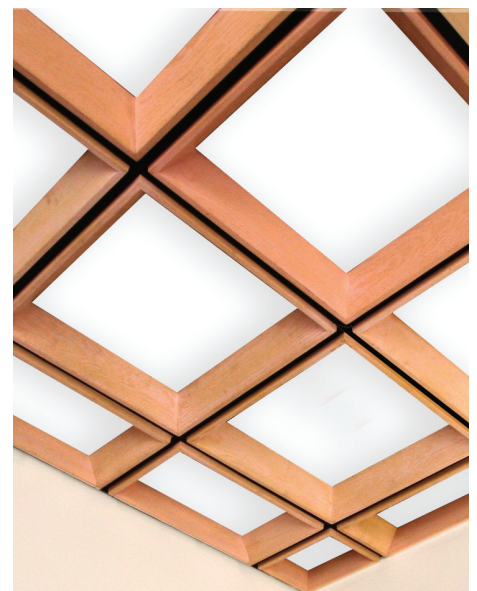

TIN CEILINGS

CORNICE • MOLDINGS • MEDALLIONS

4400 Willow Parkway • Cleveland, OH 44125 • Toll Free: 866-88M-BOSS (866- 886-2677) • FAX: 216-641-7387

Simple, Elegant Coffered Ceilings

The stately elegance of coffered ceilings is now easy to duplicate using any standard grid system. M-Boss Inc. coffered ceilings are lightweight and customizable using three types of inserts: pressed metal, resin, or opaque acrylic.

- Will not crack, split or rot
- Cuts like wood
- Can be painted or stained
- Provides additional acoustical sound absorption
- Can be customized with pressed metal inserts in a selection of over 200 patterns and 100 finishes

Perfect for any home, office or business.

Complete the elegant look with matching or contrasting M-Boss Inc. Grid Sleeves.

Easy to install. Simply slip the coffer into an existing drop ceiling grid.

Metal Insert