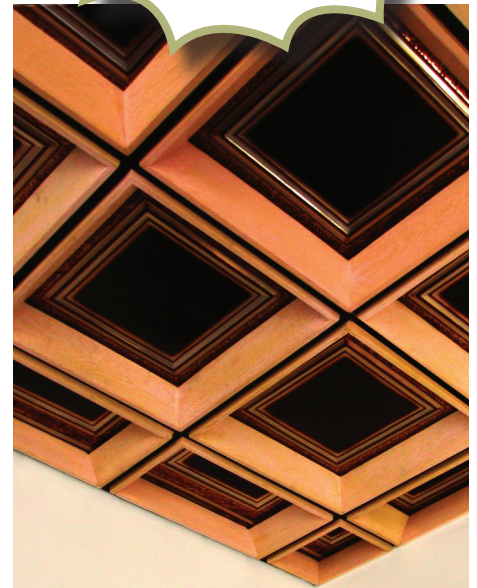

TIN CEILINGS

CORNICE • MOLDINGS • MEDALLIONS

4400 Willow Parkway • Cleveland, OH 44125 • Toll Free: 866-88M-BOSS (866- 886-2677) • FAX: 216-641-7387

Simple, Elegant Coffered Ceilings

The stately elegance of coffered ceilings is now easy to duplicate using any standard grid system. M-Boss Inc. coffered ceilings are lightweight and customizable using three types of inserts: pressed metal, resin, or opaque acrylic.

- Will not crack, split or rot
- Cuts like wood
- Can be painted or stained
- Provides additional acoustical sound absorption
- Can be customized with pressed metal inserts in a selection of over 200 patterns and 100 finishes

Perfect for any home, office or business.

Complete the elegant look with matching or contrasting M-Boss Inc. Grid Sleeves.

Easy to install. Simply slip the coffer into an existing drop ceiling grid.

Metal Insert