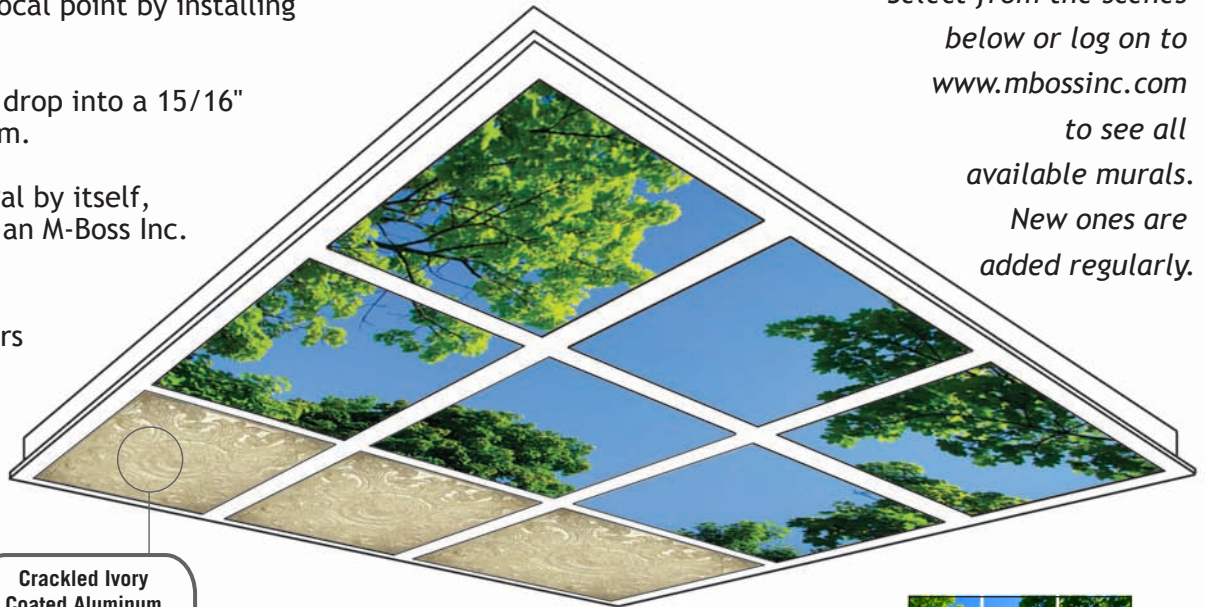

Take your ceilings from boring to **BRILLIANT!** Ceiling Murals

Easy To Install

- Create a stunning focal point by installing a ceiling mural.
- 2' x 2' panels easily drop into a 15/16" standard grid system.
- Use the ceiling mural by itself, or surround it with an M-Boss Inc. tin ceiling.
- Matching Grid Covers and Custom Murals available. Call to inquire.